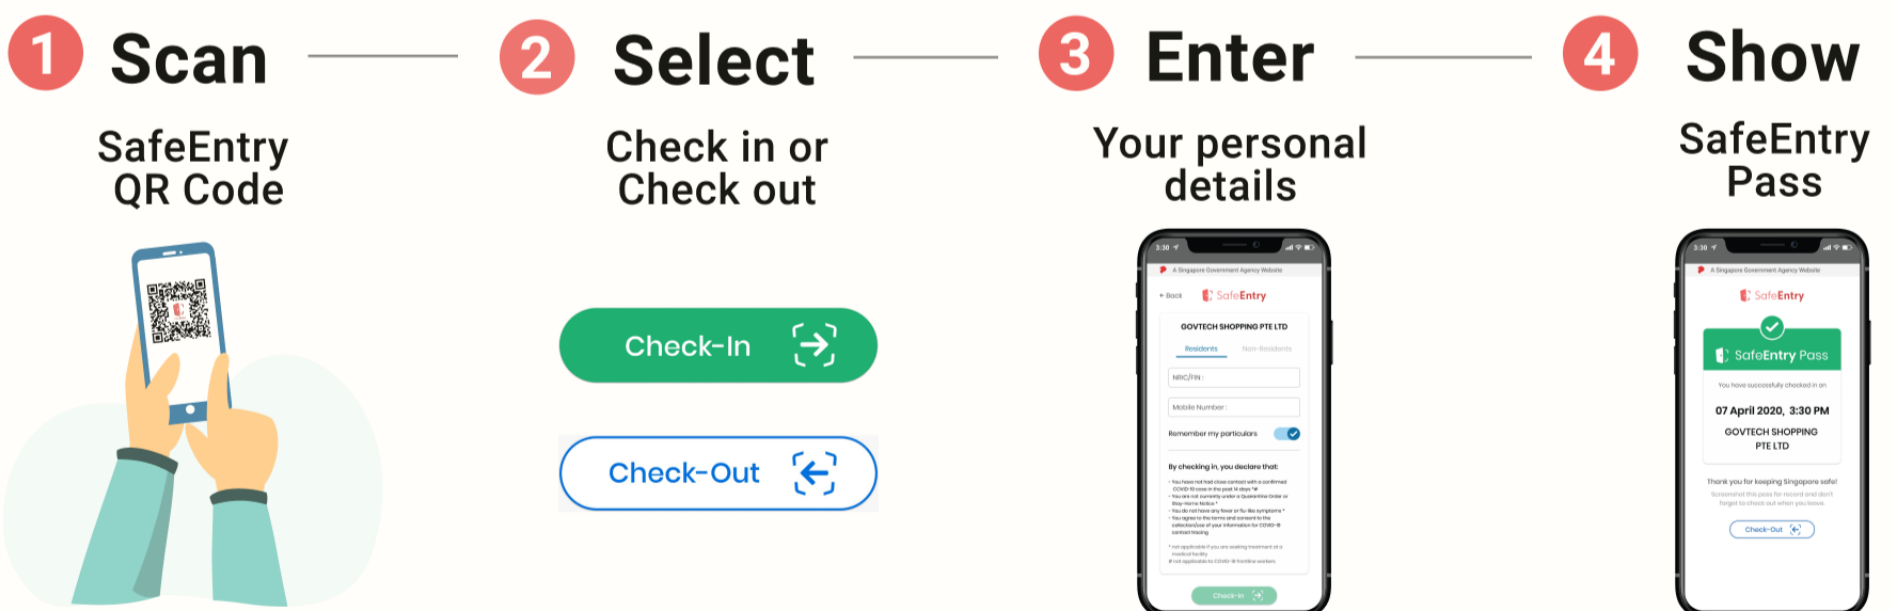

Check in & Check out

To help with faster contact tracing

Use these scanning methods to ensure secure and authentic SafeEntry access

Welcome to:

GILBERTTANTS.SG PTE. LTD.

SingPass Mobile: Tap 'Scan'

Apple iOS Devices:
Use the Camera app

Android Devices:
Use Trend Micro QR scanner

For recommended scanners:
go.gov.sg/qrscanner

Thank you for doing your part in keeping Singapore safe!

Your personal data is protected. Only authorised public officers will have access to the data. Visit SafeEntry.gov.sg for more information.